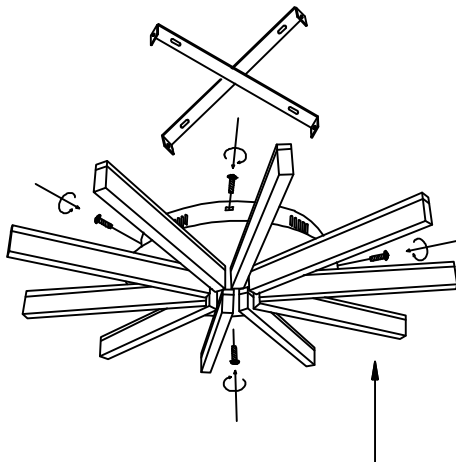

GLOBO

LIGHTING

no sensor | no timer

not dimmable

MODEL:67057-10D

1

2

3