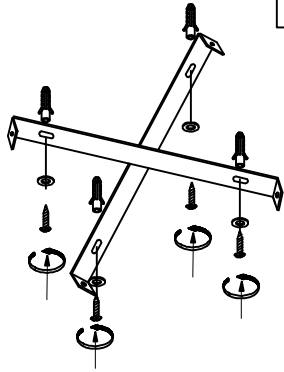

GLOBO

LIGHTING

no sensor | no timer

not dimmable

MODEL:67057-10D

1

2

3