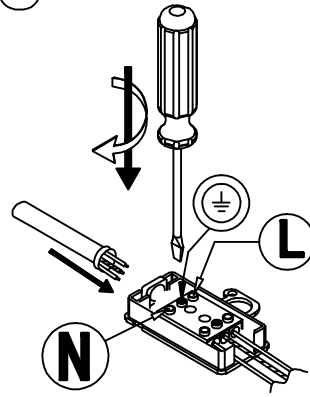

GLOBO

LIGHTING

no sensor | no timer

not dimmable

MODEL:67057-10D

1

2

3