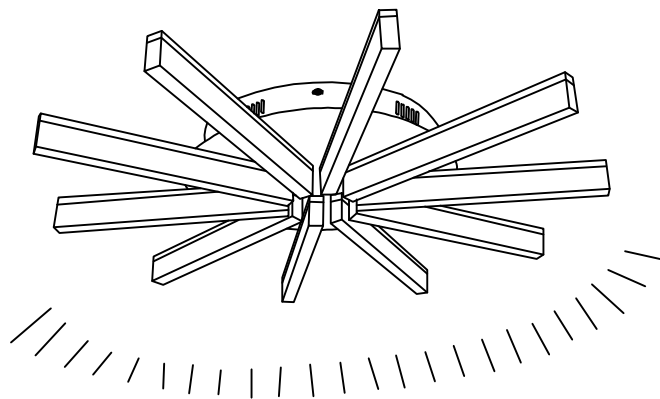

GLOBO

LIGHTING

no sensor | no timer

not dimmable

MODEL:67057-10D

1

2

3

4

LED

5

GLOBO Handels GmbH
St.Peter 38
A-9184 St.Jakob/Rosental
www.globo-lighting.com