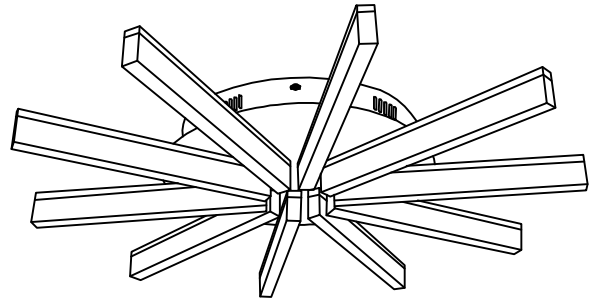

GLOBO

LIGHTING

no sensor | no timer

not dimmable

MODEL:67057-10D

1

2

3

4

LED

5

GLOBO Handels GmbH
St.Peter 38
A-9184 St.Jakob/Rosental
www.globo-lighting.com